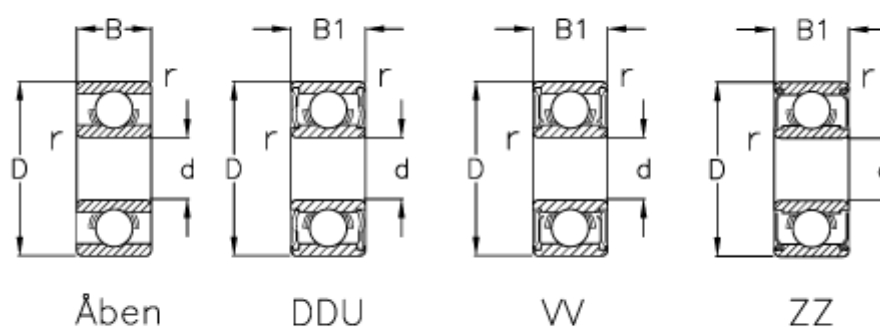

Data Sheet

Article number: 570405004004

Description: NSK Bearing 695 ZZ shielded
d=5 D=13 B=4

Measures

B	= 4	Max rpm ZZ-WW = 43000
B1	= 4	r min = 0.2
d	= 5	Type = 695
D	= 13	
Load Cor (N)	= 430	
Load Cr (N)	= 1080	
Max rpm DD	= 40000	
Max rpm open	= 50000	